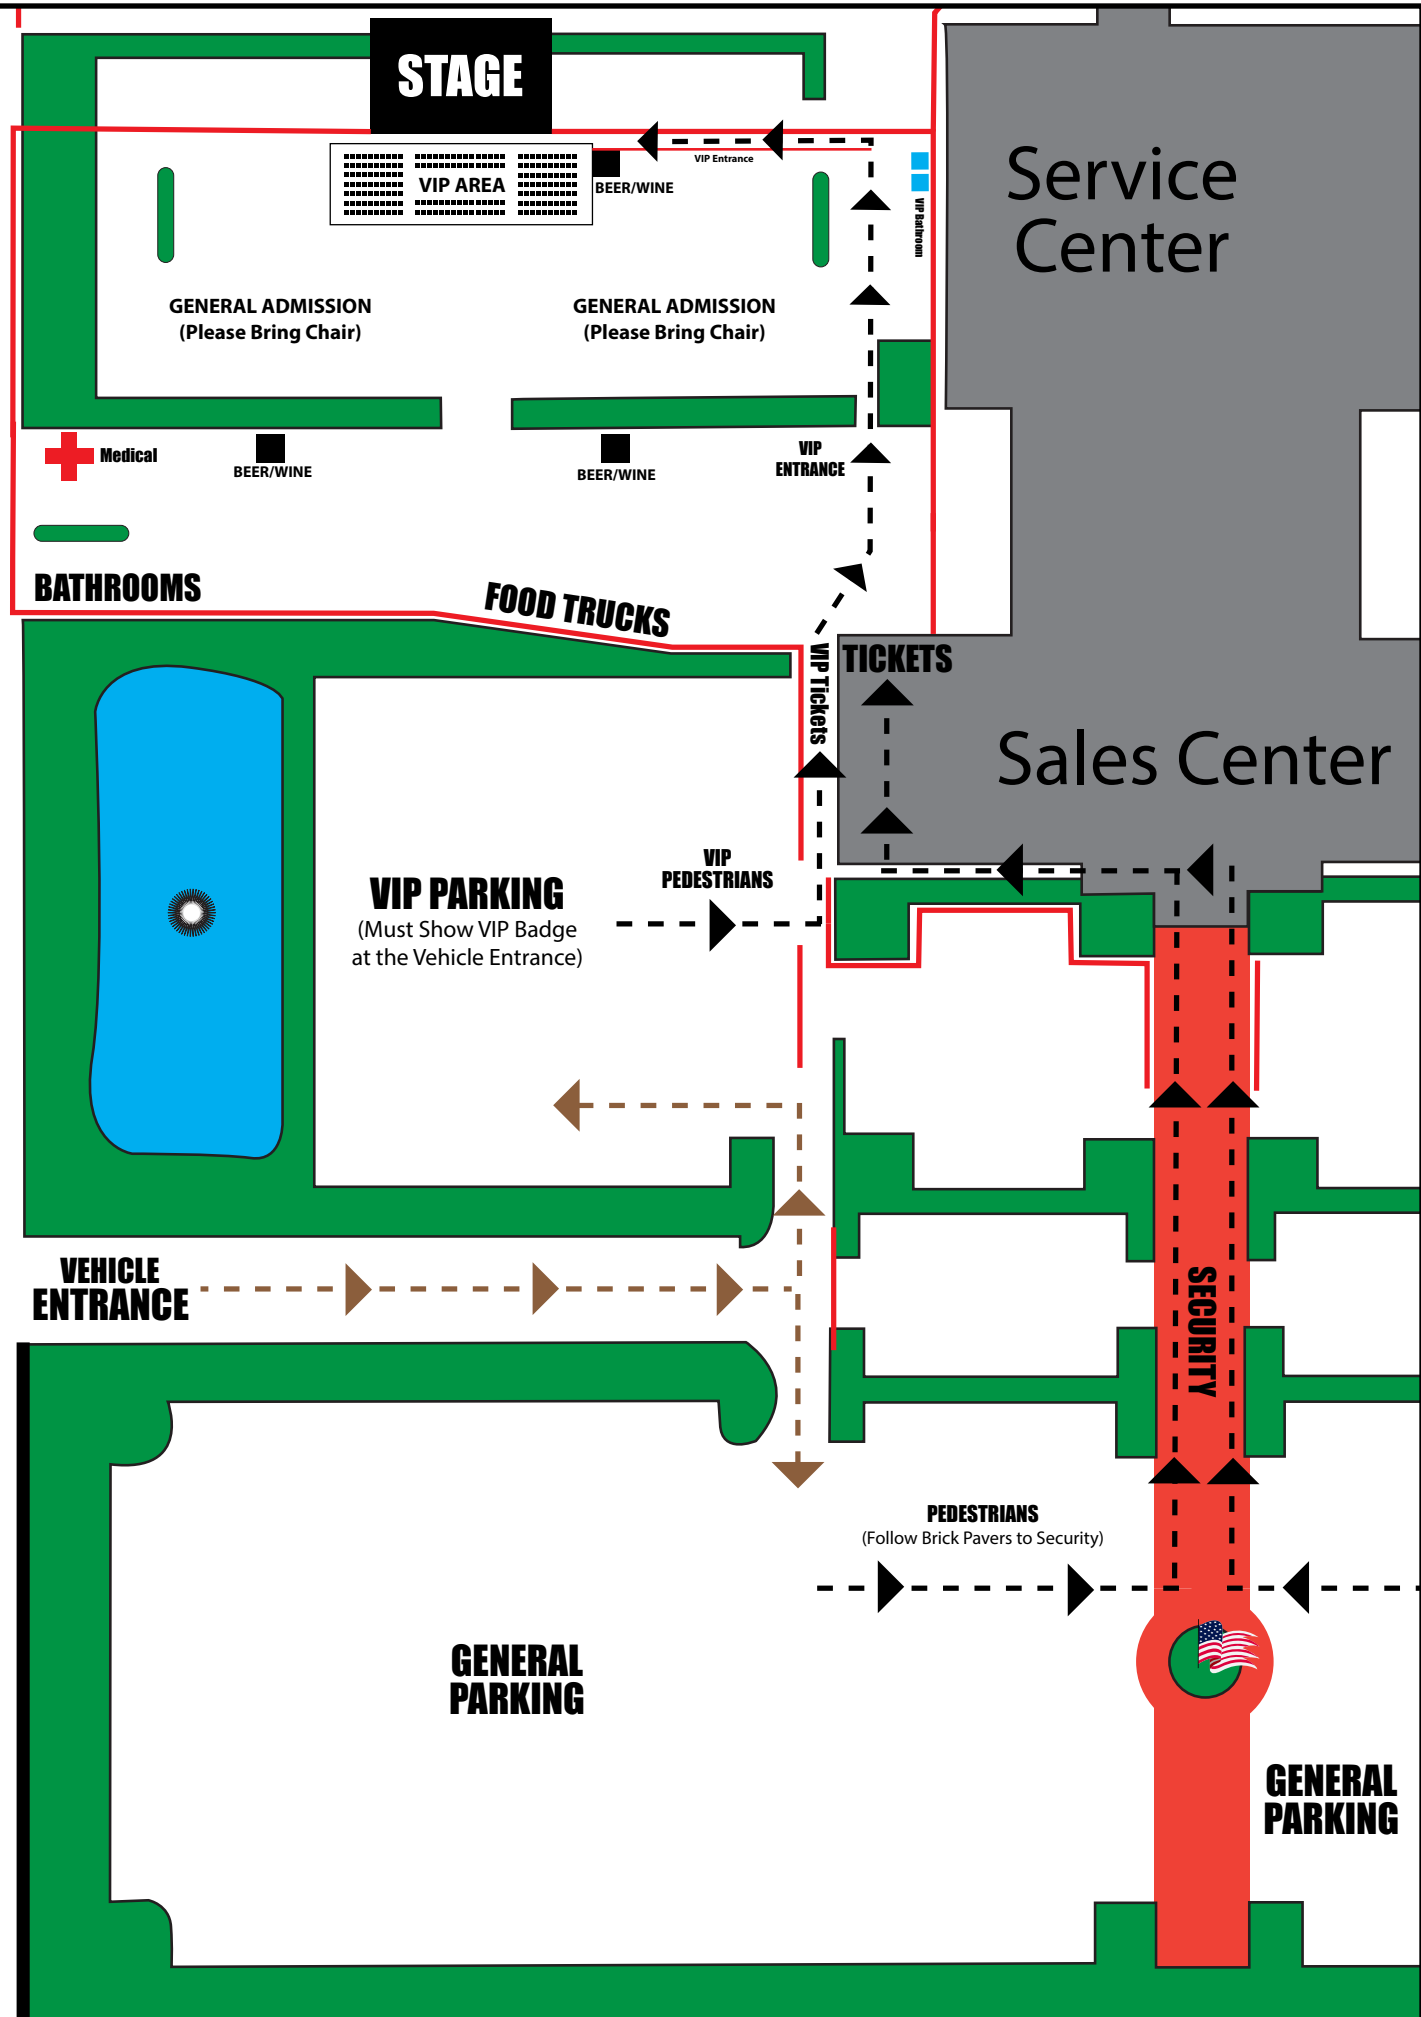

Ernest Smith Blvd.

STAGE

VIP AREA

BEER/WINE

VIP Entrance

VIP Bathrooms

Service Center

GENERAL ADMISSION
(Please Bring Chair)

GENERAL ADMISSION
(Please Bring Chair)

Medical

BEER/WINE

BEER/WINE

VIP ENTRANCE

BATHROOMS

FOOD TRUCKS

TICKETS

Sales Center

VIP PARKING

(Must Show VIP Badge at the Vehicle Entrance)

VIP PEDESTRIANS

VIP TICKETS

VEHICLE ENTRANCE

SECURITY

PEDESTRIANS

(Follow Brick Pavers to Security)

GENERAL PARKING

GENERAL PARKING